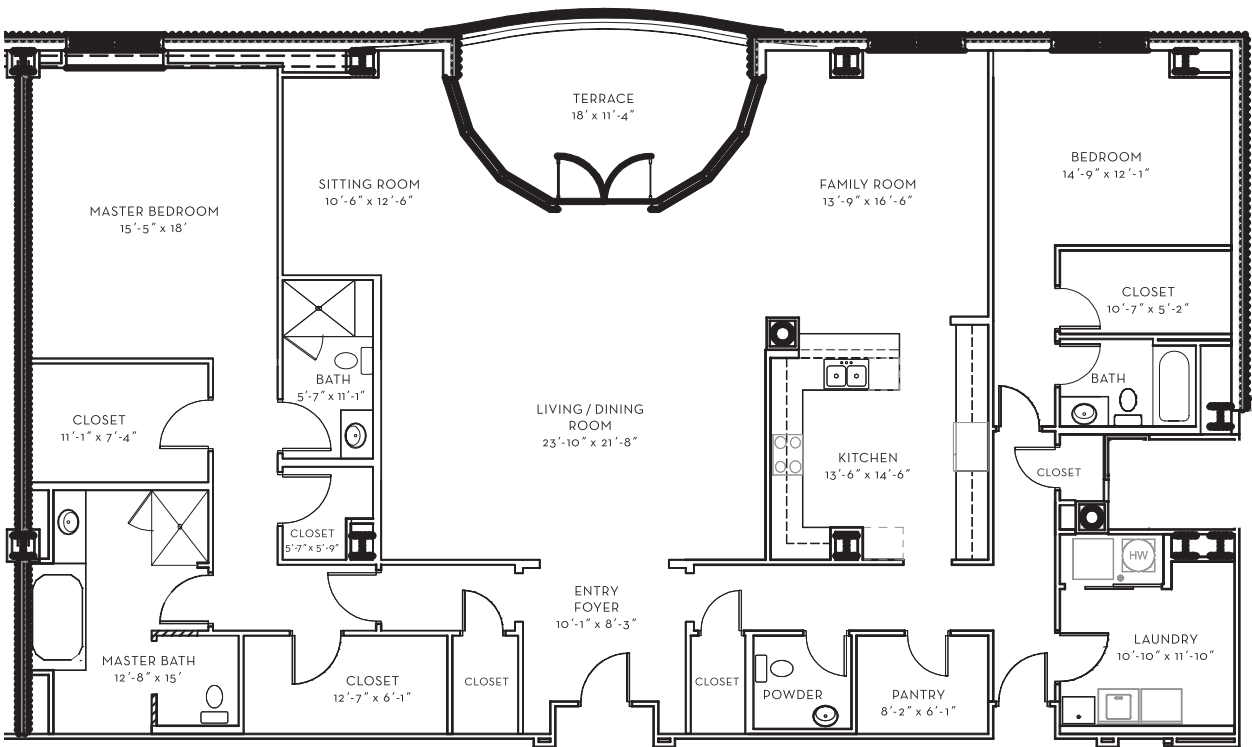

THE WYDOWN

2,990 sq ft | 207 sq ft balcony | floors 3-8

Square footage and room configurations are approximate. We reserve the right to modify the design and specifications.