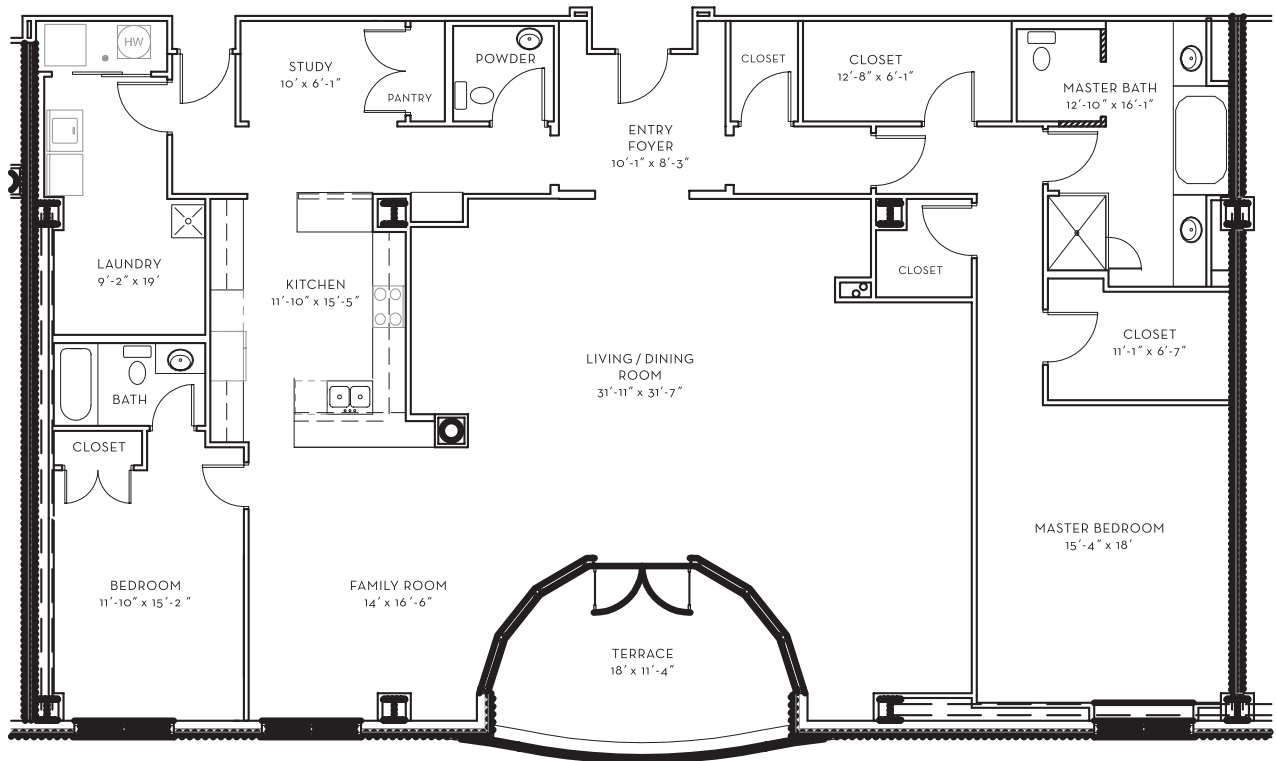

THE BRIGHTON

2,993 sq ft | 207 sq ft balcony | floors 3-8

location within
building

Square footage and room configurations are approximate. We reserve the right to modify the design and specifications.